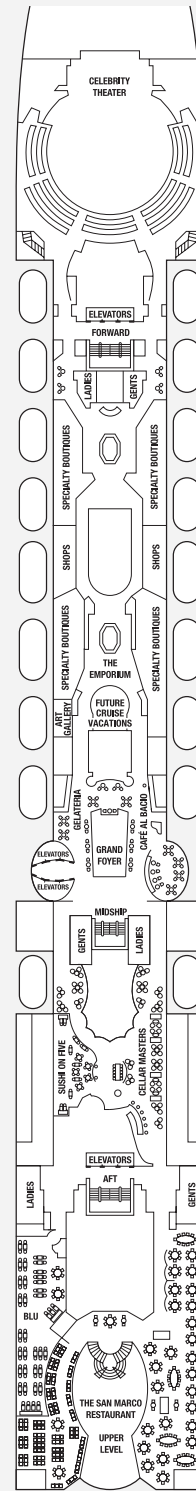

CELEBRITY CONSTELLATION® DECK PLANS

SHIP SPECIFICATIONS:

Occupancy: 2,170

Beam: 105.6 feet

Electric Current: 110/220 AC

Tonnage: 90,940

Draught: 26 feet

Ship's Registry: Malta

Deck plans are not drawn to scale. Deck numbers reflect upper guest levels.
 For an interactive deck plan experience, 360° virtual tours of stateroom categories, and the most up-to-date deck plans, visit celebritycruises.com.

- | | | | | |
|---------------------------|------------------------------------|---------------------------------|-------------------------------|--|
| PS Penthouse Suite | C1 Concierge Class 1 | 4 Ocean View Stateroom 4 | 11 Inside Stateroom 11 | ■ Convertible Sofa Bed |
| RS Royal Suite | C2 Concierge Class 2 | 5 Ocean View Stateroom 5 | 12 Inside Stateroom 12 | ▲ One Upper Berth |
| CS Celebrity Suite | C3 Concierge Class 3 | 6 Ocean View Stateroom 6 | | Connecting Staterooms |
| S1 Sky Suite 1 | FV Family Veranda Stateroom | 7 Ocean View Stateroom 7 | | ↘ Inside Stateroom Door Location |
| S2 Sky Suite 2 | 2A Veranda Stateroom 2A | 8 Ocean View Stateroom 8 | | ♿ Wheelchair Accessible Stateroom |
| A1 AquaClass® 1 | 2B Veranda Stateroom 2B | 9 Inside Stateroom 9 | | ♿ Featuring Roll-In Shower |
| A2 AquaClass 2 | 2C Veranda Stateroom 2C | 10 Inside Stateroom 10 | | |

CELEBRITY CONSTELLATION® DECK PLANS

Deck 8

CS S1 S2 C1 C2 C3
FV 2B 4 9

Deck 7

CS C1 C3 FV
2A 2C 4 9

Deck 6

PS RS CS S1 S2 C1 2B 2C 5 9

Deck 5