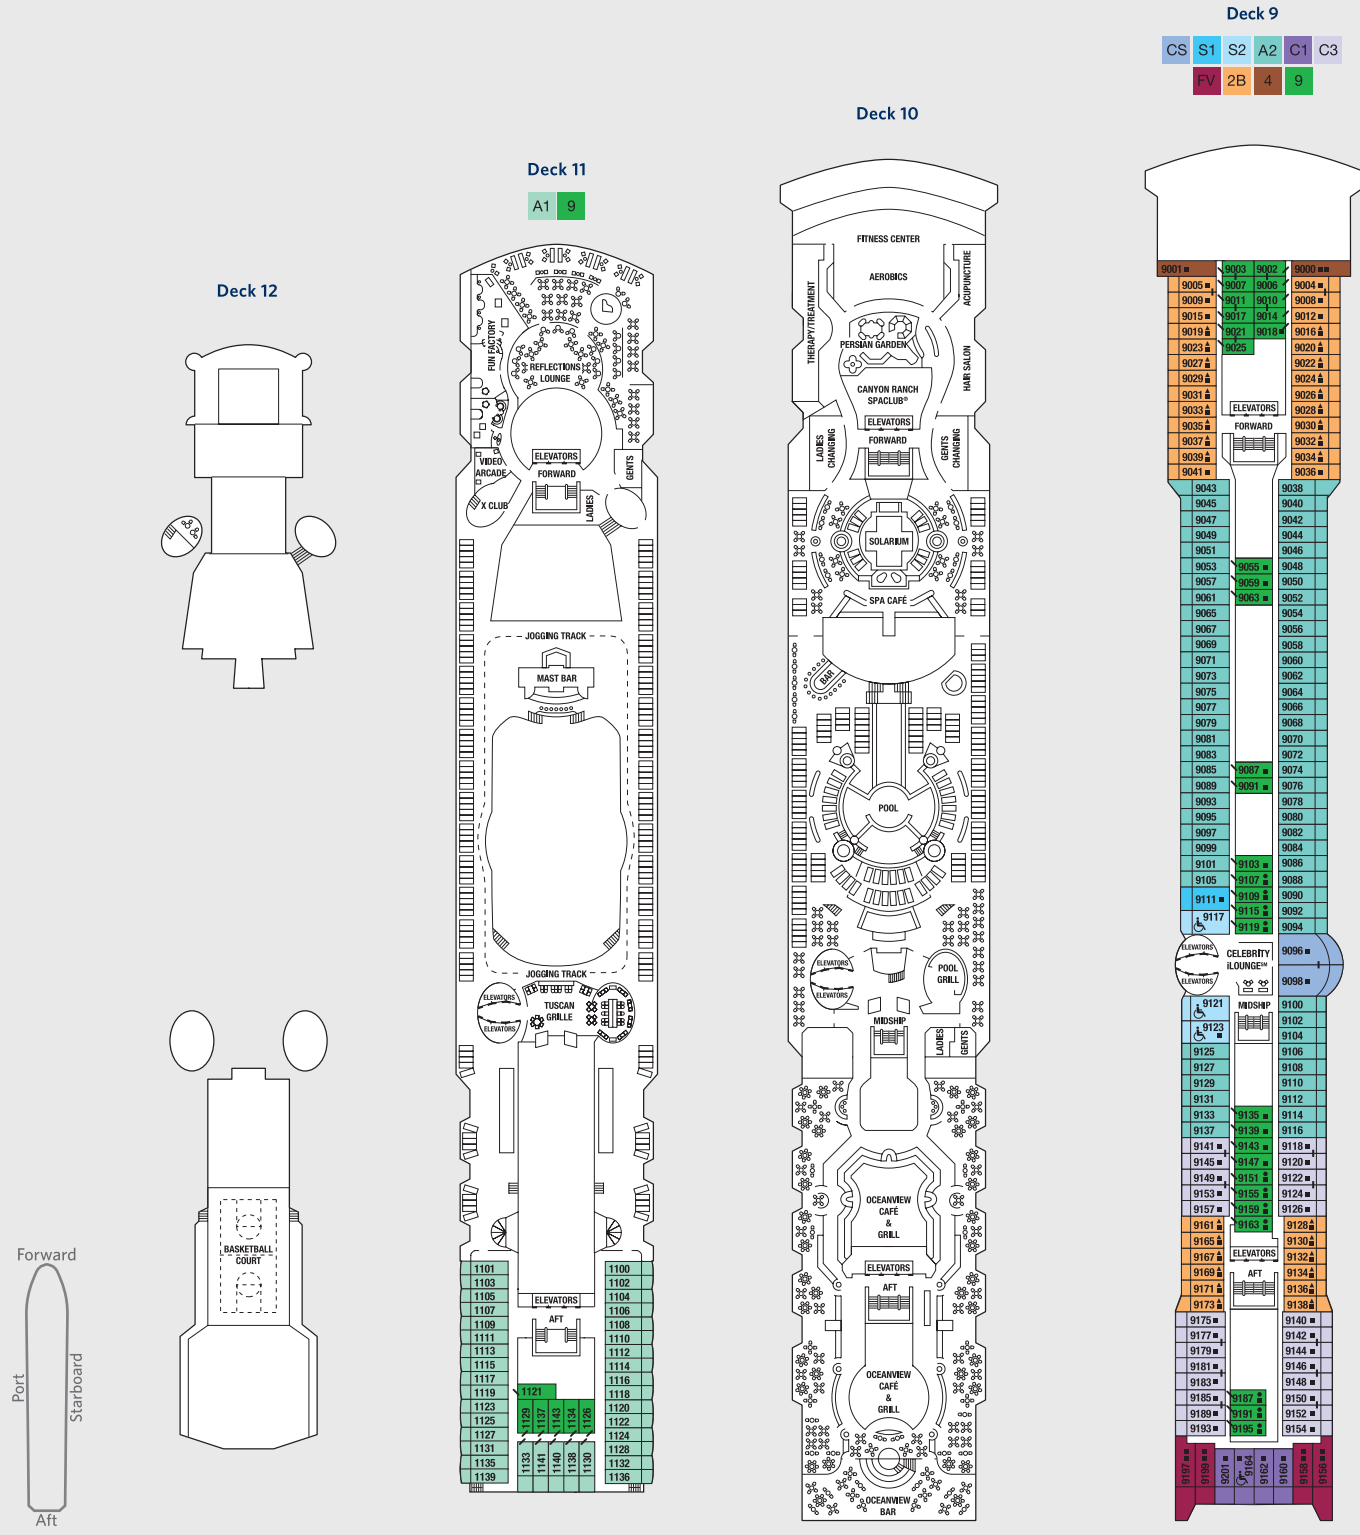

CELEBRITY CONSTELLATION® DECK PLANS

SHIP SPECIFICATIONS:

Occupancy: 2,170

Beam: 105.6 feet

Electric Current: 110/220 AC

Tonnage: 90,940

Draught: 26 feet

Ship's Registry: Malta

Length: 965 feet

Cruising Speed: 24 knots

Entered Service: 2002

Refurbished: 2013

CELEBRITY CONSTELLATION DECK PLANS

OUR FLEET

SMOKING POLICY

For all Celebrity ships, smoking is not permitted in any dining venue, casino, theater, hallway, elevator, or corridor, nor inside any stateroom or on any stateroom veranda, resulting in a cleaner, fresher, and healthier environment. Cigarette, cigar, and pipe smoking (this includes all smoking-like products, such as electronic cigarettes) is only permitted in designated outdoor areas.

Deck plans are not drawn to scale. Deck numbers reflect upper guest levels.
 For an interactive deck plan experience, 360° virtual tours of stateroom categories, and the most up-to-date deck plans, visit celebritycruises.com.