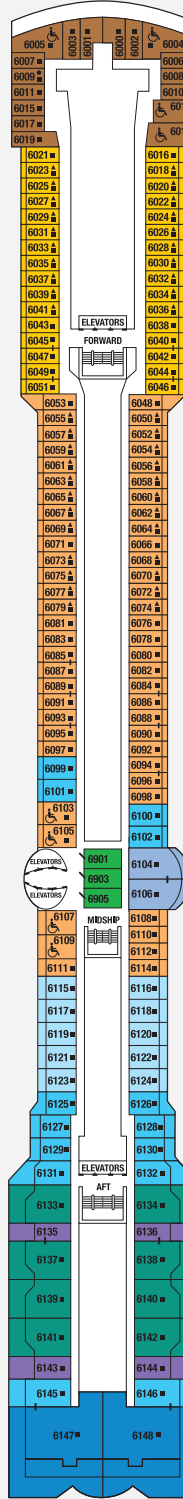

CELEBRITY CONSTELLATION® DECK PLANS

SHIP SPECIFICATIONS:

Occupancy: 2,170

Beam: 105.6 feet

Electric Current: 110/220 AC

Tonnage: 90,940

Draught: 26 feet

Ship's Registry: Malta

Deck plans are not drawn to scale. Deck numbers reflect upper guest levels.
 For an interactive deck plan experience, 360° virtual tours of stateroom categories, and the most up-to-date deck plans, visit celebritycruises.com.

- | | | | | |
|---------------------------|------------------------------------|---------------------------------|-------------------------------|--|
| PS Penthouse Suite | C1 Concierge Class 1 | 4 Ocean View Stateroom 4 | 11 Inside Stateroom 11 | ■ Convertible Sofa Bed |
| RS Royal Suite | C2 Concierge Class 2 | 5 Ocean View Stateroom 5 | 12 Inside Stateroom 12 | ▲ One Upper Berth |
| CS Celebrity Suite | C3 Concierge Class 3 | 6 Ocean View Stateroom 6 | | Connecting Staterooms |
| S1 Sky Suite 1 | FV Family Veranda Stateroom | 7 Ocean View Stateroom 7 | | ↘ Inside Stateroom Door Location |
| S2 Sky Suite 2 | 2A Veranda Stateroom 2A | 8 Ocean View Stateroom 8 | | ♿ Wheelchair Accessible Stateroom |
| A1 AquaClass® 1 | 2B Veranda Stateroom 2B | 9 Inside Stateroom 9 | | ♿ Featuring Roll-In Shower |
| A2 AquaClass 2 | 2C Veranda Stateroom 2C | 10 Inside Stateroom 10 | | |

CELEBRITY CONSTELLATION® DECK PLANS

Deck 8

CS S1 S2 C1 C2 C3
FV 2B 4 9

Deck 7

CS C1 C3 FV
2A 2C 4 9

Deck 6

PS RS CS S1 S2 C1 2B 2C 5 9

Deck 5