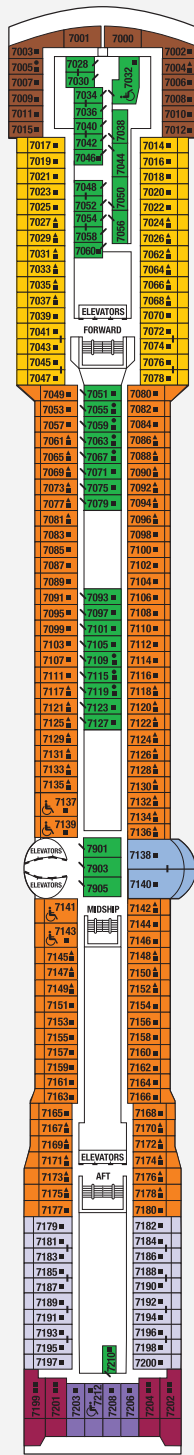

CELEBRITY CONSTELLATION® DECK PLANS

SHIP SPECIFICATIONS:

Occupancy: 2,170

Beam: 105.6 feet

Electric Current: 110/220 AC

Tonnage: 90,940

Draught: 26 feet

Ship's Registry: Malta

Deck plans are not drawn to scale. Deck numbers reflect upper guest levels.
 For an interactive deck plan experience, 360° virtual tours of stateroom categories, and the most up-to-date deck plans, visit celebritycruises.com.

- | | | | | |
|---------------------------|------------------------------------|---------------------------------|-------------------------------|--|
| PS Penthouse Suite | C1 Concierge Class 1 | 4 Ocean View Stateroom 4 | 11 Inside Stateroom 11 | ■ Convertible Sofa Bed |
| RS Royal Suite | C2 Concierge Class 2 | 5 Ocean View Stateroom 5 | 12 Inside Stateroom 12 | ▲ One Upper Berth |
| CS Celebrity Suite | C3 Concierge Class 3 | 6 Ocean View Stateroom 6 | | Connecting Staterooms |
| S1 Sky Suite 1 | FV Family Veranda Stateroom | 7 Ocean View Stateroom 7 | | ↘ Inside Stateroom Door Location |
| S2 Sky Suite 2 | 2A Veranda Stateroom 2A | 8 Ocean View Stateroom 8 | | ♿ Wheelchair Accessible Stateroom |
| A1 AquaClass® 1 | 2B Veranda Stateroom 2B | 9 Inside Stateroom 9 | | ♿ Featuring Roll-In Shower |
| A2 AquaClass 2 | 2C Veranda Stateroom 2C | 10 Inside Stateroom 10 | | |

CELEBRITY CONSTELLATION® DECK PLANS

Deck 8

CS S1 S2 C1 C2 C3
FV 2B 4 9

Deck 7

CS C1 C3 FV
2A 2C 4 9

Deck 6

PS RS CS S1 S2 C1 2B 2C 5 9

Deck 5