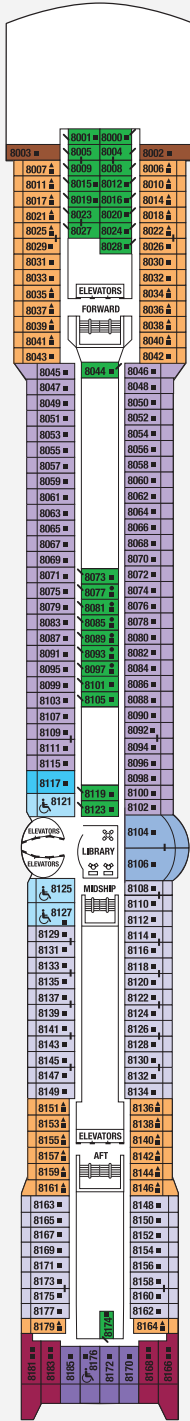

CELEBRITY CONSTELLATION® DECK PLANS

SHIP SPECIFICATIONS:

Occupancy: 2,170

Beam: 105.6 feet

Electric Current: 110/220 AC

Tonnage: 90,940

Draught: 26 feet

Ship's Registry: Malta

Deck plans are not drawn to scale. Deck numbers reflect upper guest levels.
 For an interactive deck plan experience, 360° virtual tours of stateroom categories, and the most up-to-date deck plans, visit celebritycruises.com.

- | | | | | |
|---------------------------|------------------------------------|---------------------------------|-------------------------------|--|
| PS Penthouse Suite | C1 Concierge Class 1 | 4 Ocean View Stateroom 4 | 11 Inside Stateroom 11 | ■ Convertible Sofa Bed |
| RS Royal Suite | C2 Concierge Class 2 | 5 Ocean View Stateroom 5 | 12 Inside Stateroom 12 | ▲ One Upper Berth |
| CS Celebrity Suite | C3 Concierge Class 3 | 6 Ocean View Stateroom 6 | | Connecting Staterooms |
| S1 Sky Suite 1 | FV Family Veranda Stateroom | 7 Ocean View Stateroom 7 | | ↘ Inside Stateroom Door Location |
| S2 Sky Suite 2 | 2A Veranda Stateroom 2A | 8 Ocean View Stateroom 8 | | ♿ Wheelchair Accessible Stateroom |
| A1 AquaClass® 1 | 2B Veranda Stateroom 2B | 9 Inside Stateroom 9 | | ♿ Featuring Roll-In Shower |
| A2 AquaClass 2 | 2C Veranda Stateroom 2C | 10 Inside Stateroom 10 | | |

CELEBRITY CONSTELLATION® DECK PLANS

Deck 8

CS S1 S2 C1 C2 C3
FV 2B 4 9

Deck 7

CS C1 C3 FV
2A 2C 4 9

Deck 6

PS RS CS S1 S2 C1 2B 2C 5 9

Deck 5